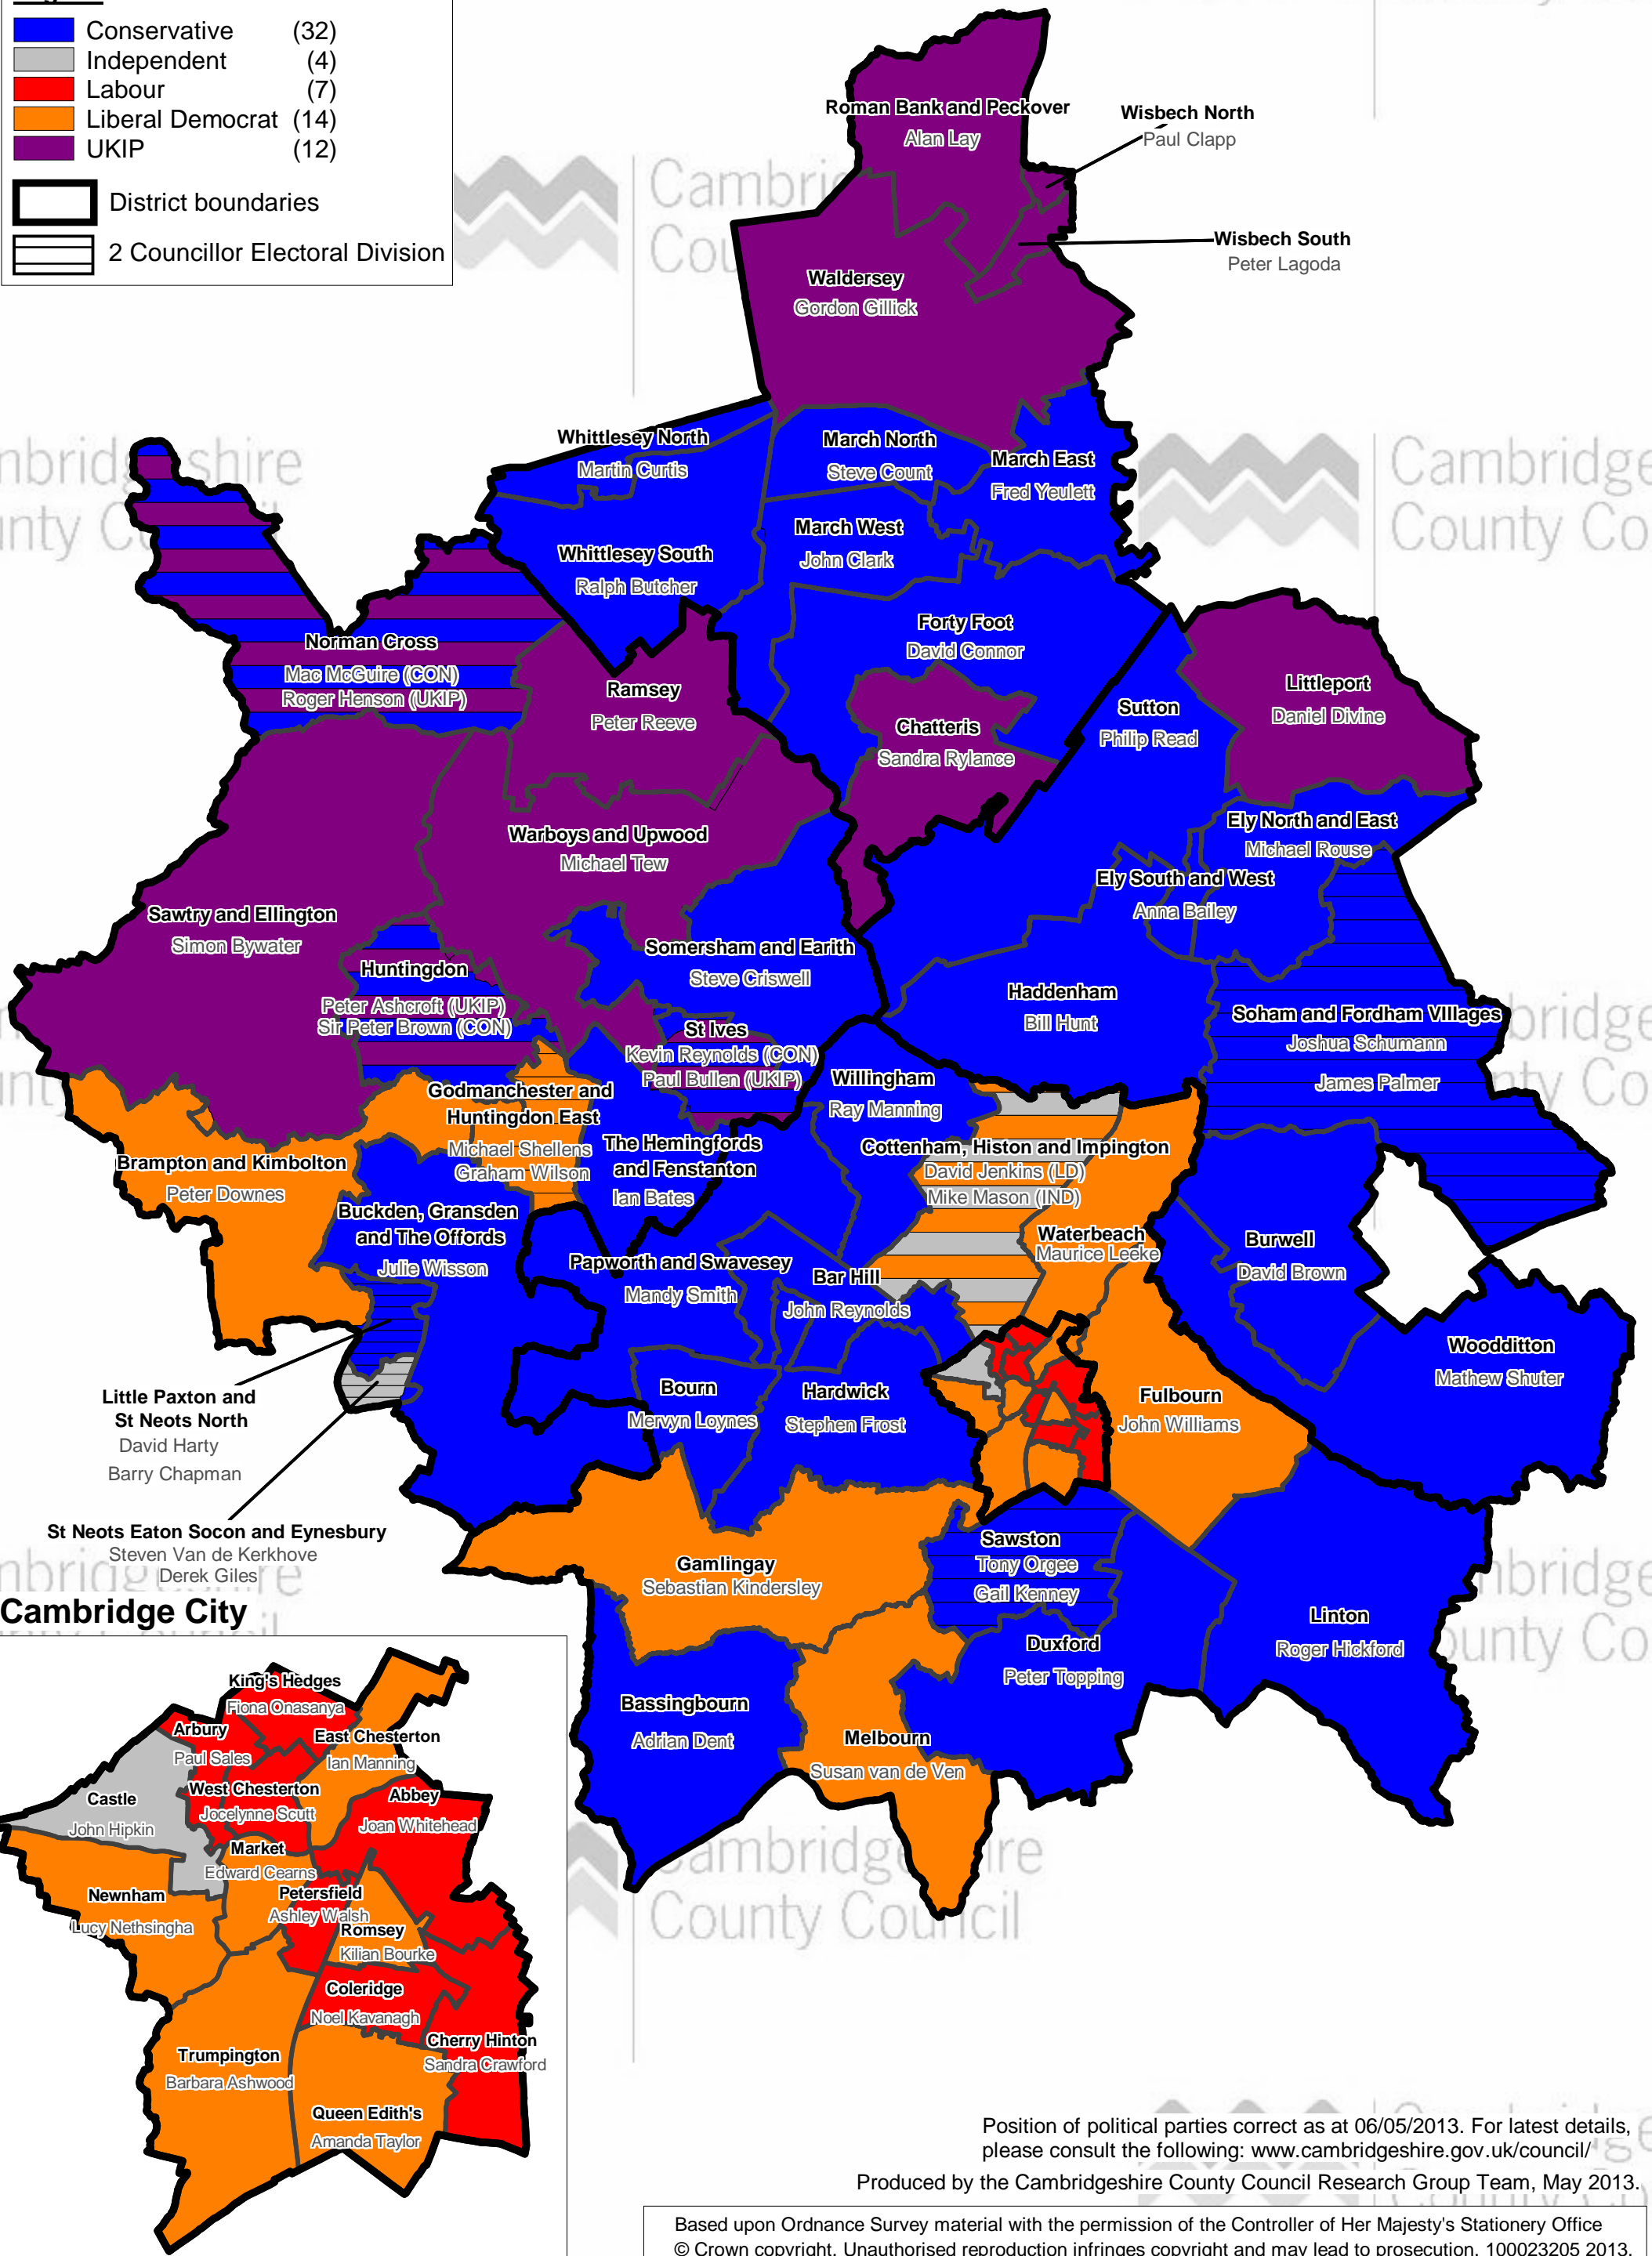

# Cambridgeshire County Council - Electoral Divisions - 2013

## Legend

<span style="color: blue;">■</span>	Conservative	(32)
<span style="color: grey;">■</span>	Independent	(4)
<span style="color: red;">■</span>	Labour	(7)
<span style="color: orange;">■</span>	Liberal Democrat	(14)
<span style="color: purple;">■</span>	UKIP	(12)

	District boundaries
	2 Councillor Electoral Division

Position of political parties correct as at 06/05/2013. For latest details, please consult the following: [www.cambridgeshire.gov.uk/council/](http://www.cambridgeshire.gov.uk/council/)

Produced by the Cambridgeshire County Council Research Group Team, May 2013.

Based upon Ordnance Survey material with the permission of the Controller of Her Majesty's Stationery Office © Crown copyright. Unauthorised reproduction infringes copyright and may lead to prosecution. 100023205 2013.