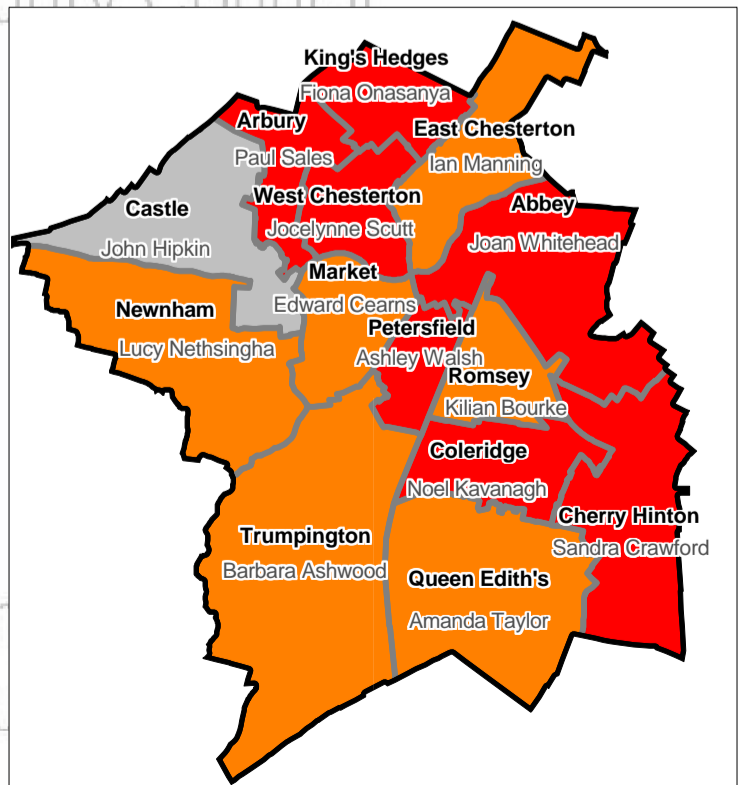

Cambridgeshire County Council - Electoral Divisions - 2014

Legend

- Conservative (32)
- Independent (5)
- Labour (7)
- Liberal Democrat (14)
- UKIP (11)

- District boundaries
- 2 Councillor Electoral Division

Cambridge City

Position of political parties correct as at 19/06/2014. For latest details, please consult the following: www.cambridgeshire.gov.uk

Produced by the Cambridgeshire County Council Research and Performance Team, June 2014.

© Crown copyright and database rights (2014) Ordnance Survey 100023205