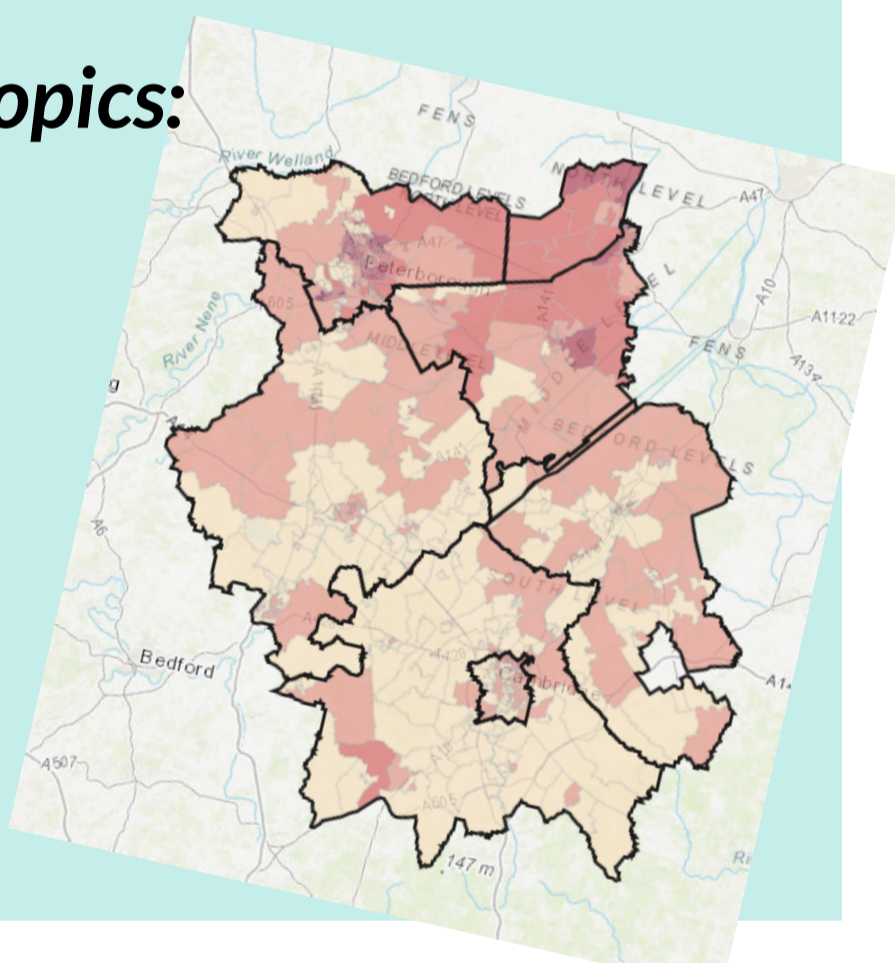

Click on the topic to go to the page!

What is Cambridge Insight?

Cambridgeshire Insight is a shared research knowledge base for the **Cambridgeshire and Peterborough** area. It allows users an easy way to access and share information and research for deeper insights about their local area.

The Parish Profile builder is an interactive report that is set out to help users gain greater insights about their parish across **Cambridgeshire and Peterborough**. Simply choose your parish from the area drop down at the top of the page and it will generate a bespoke report for your parish.

[Click here for the Parish Profile Builder!](#)

Local Ward Profiles

Ward profiles are available for the following topics:

- Children, Young People & Education
- Crime & Community Safety
- Deprivation
- Economy & Employment
- Environment
- Housing
- Population

[Click here for the Ward Profile Builder!](#)

Get at a glance figures, graphs and maps on specific topics relevant to your area

Topics

Adult Social Care

Environment

Economy

Deprivation

Crime & Community Safety